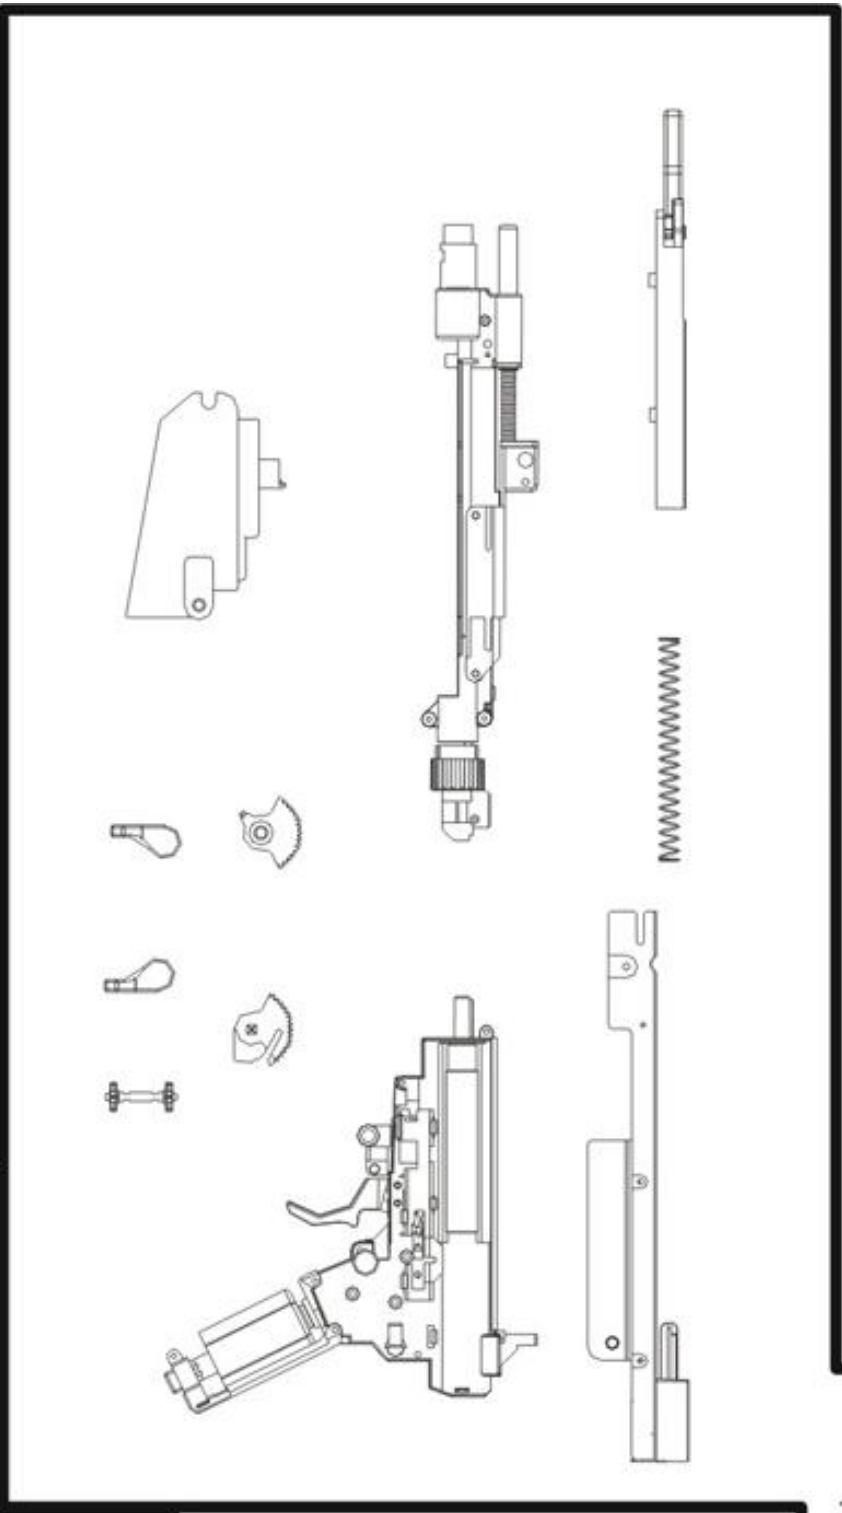

SL-9SD ASSEMBLE PROCESS:

MARUI G36C PARTS

STEP 1

STEP 2

STEP3

STEP4

STEP5

SL-9SD ASSEMBLE PROCESS: