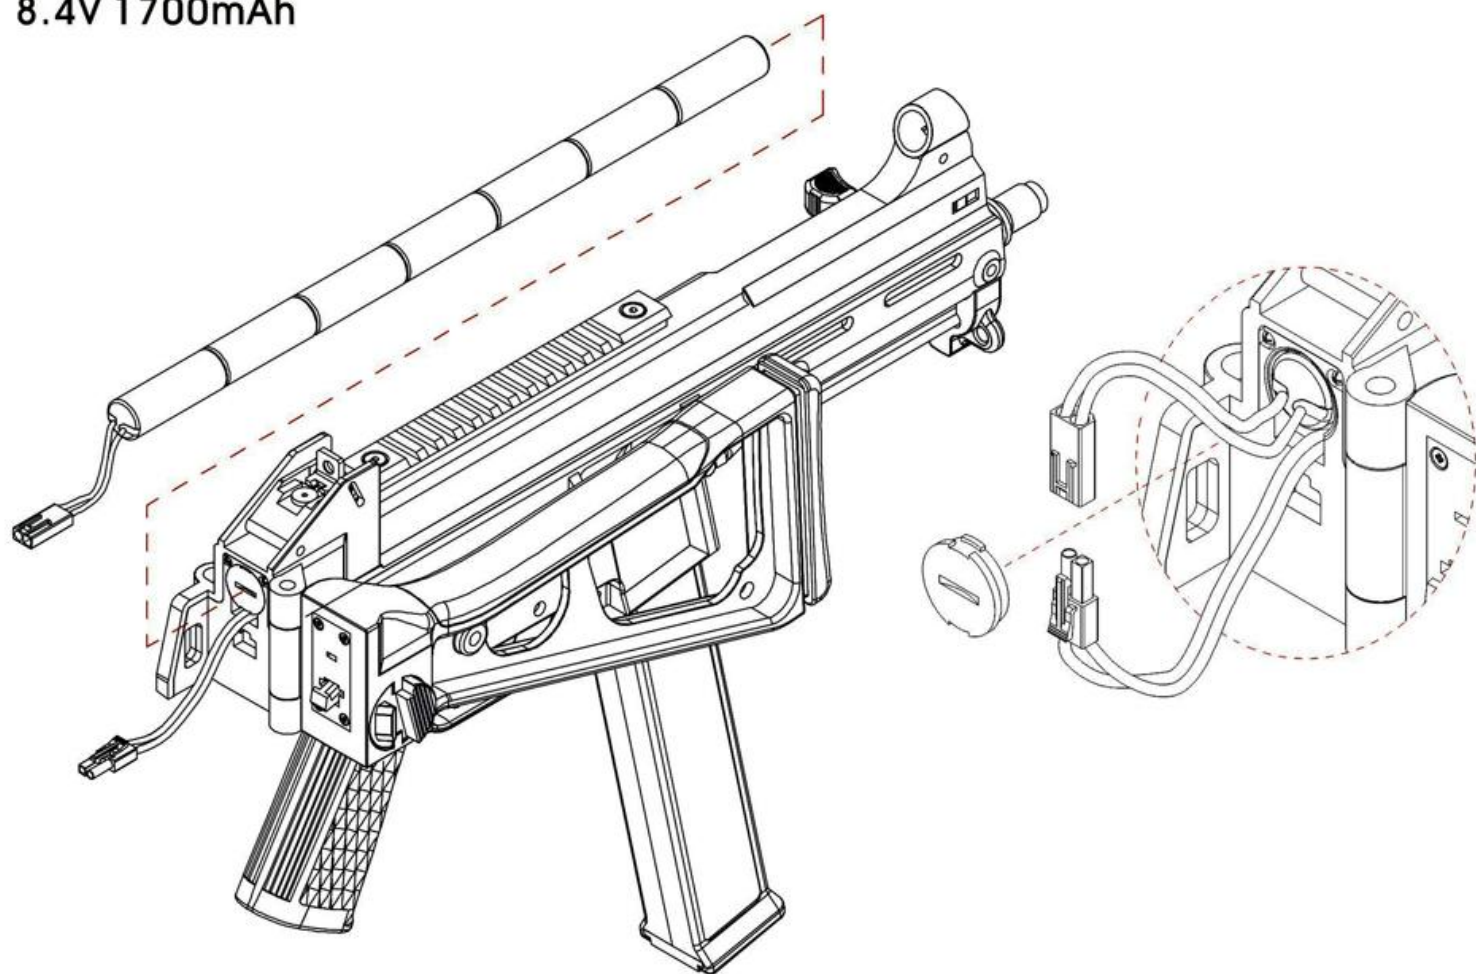

STAR MACHINENPISTOLE

Insert the battery

Use the specified battery for your gun.
8.4V 1700mAh

Setting the magazine

Firing mode

Hop-up adjustment

Folding Stock