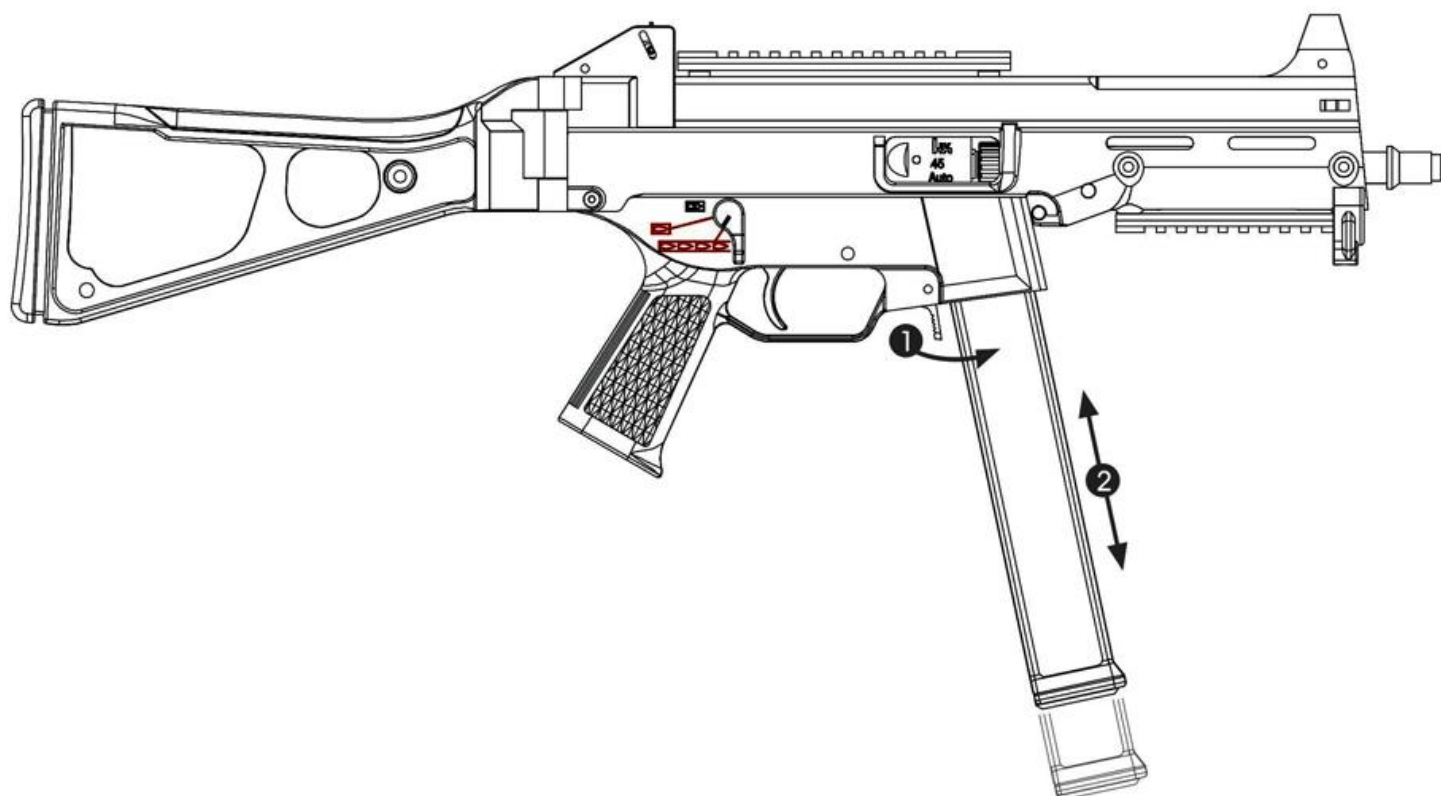

STAR MACHINENPISTOLE

Insert the battery

Use the specified battery for your gun.
8.4V 1700mAh

Setting the magazine

Firing mode

Hop-up adjustment

Folding Stock