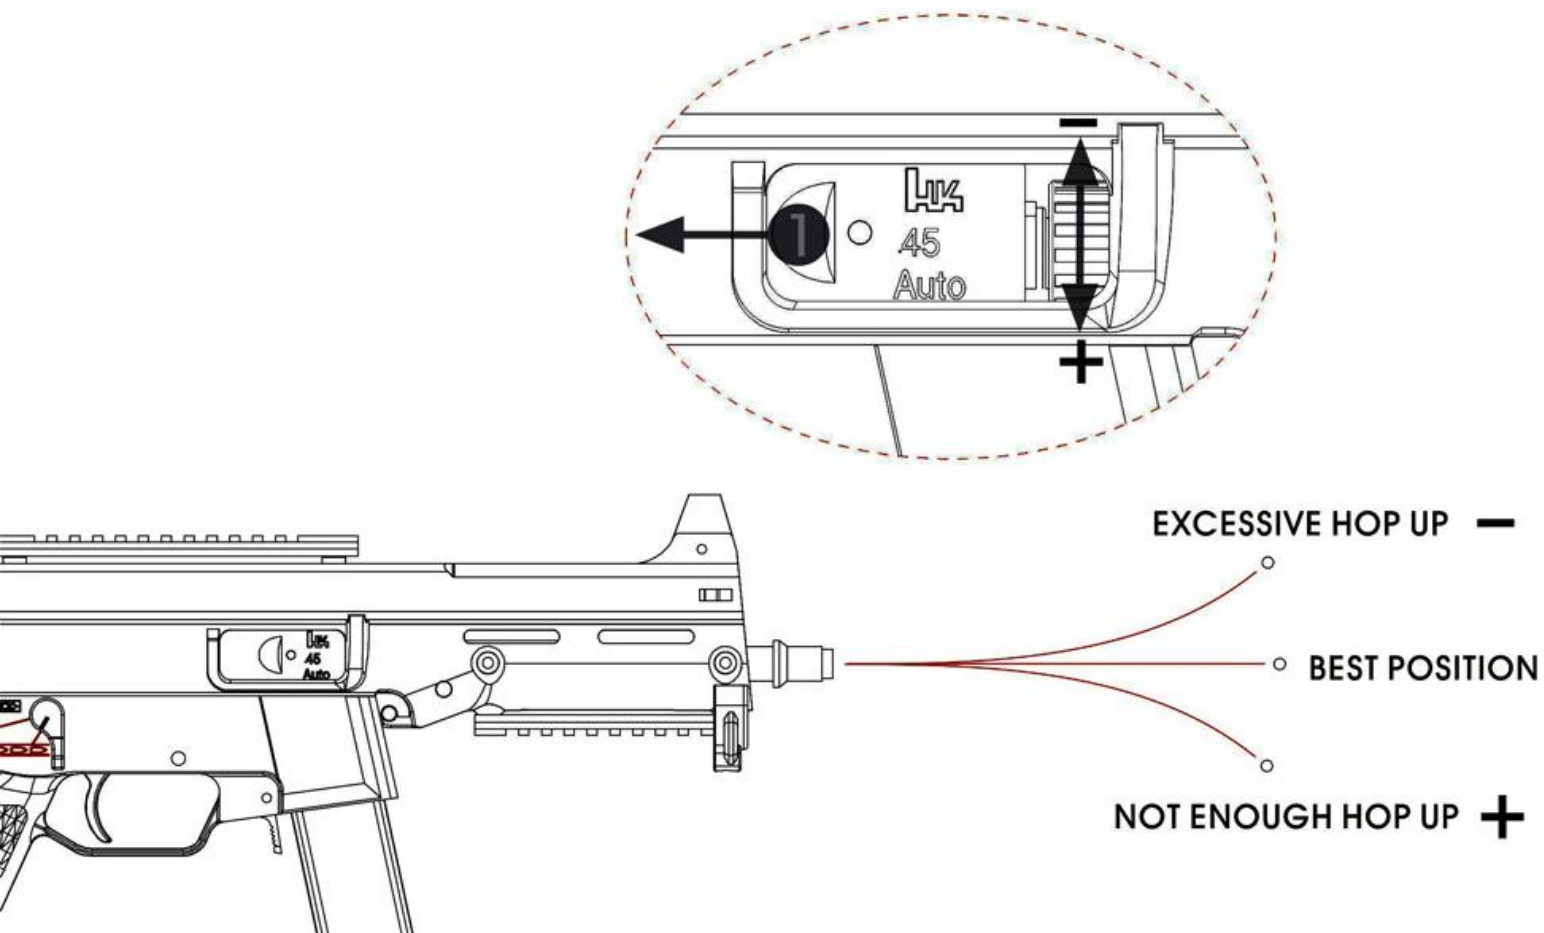

STAR MACHINENPISTOLE

Insert the battery

Use the specified battery for your gun.
8.4V 1700mAh

Setting the magazine

Firing mode

Hop-up adjustment

Folding Stock