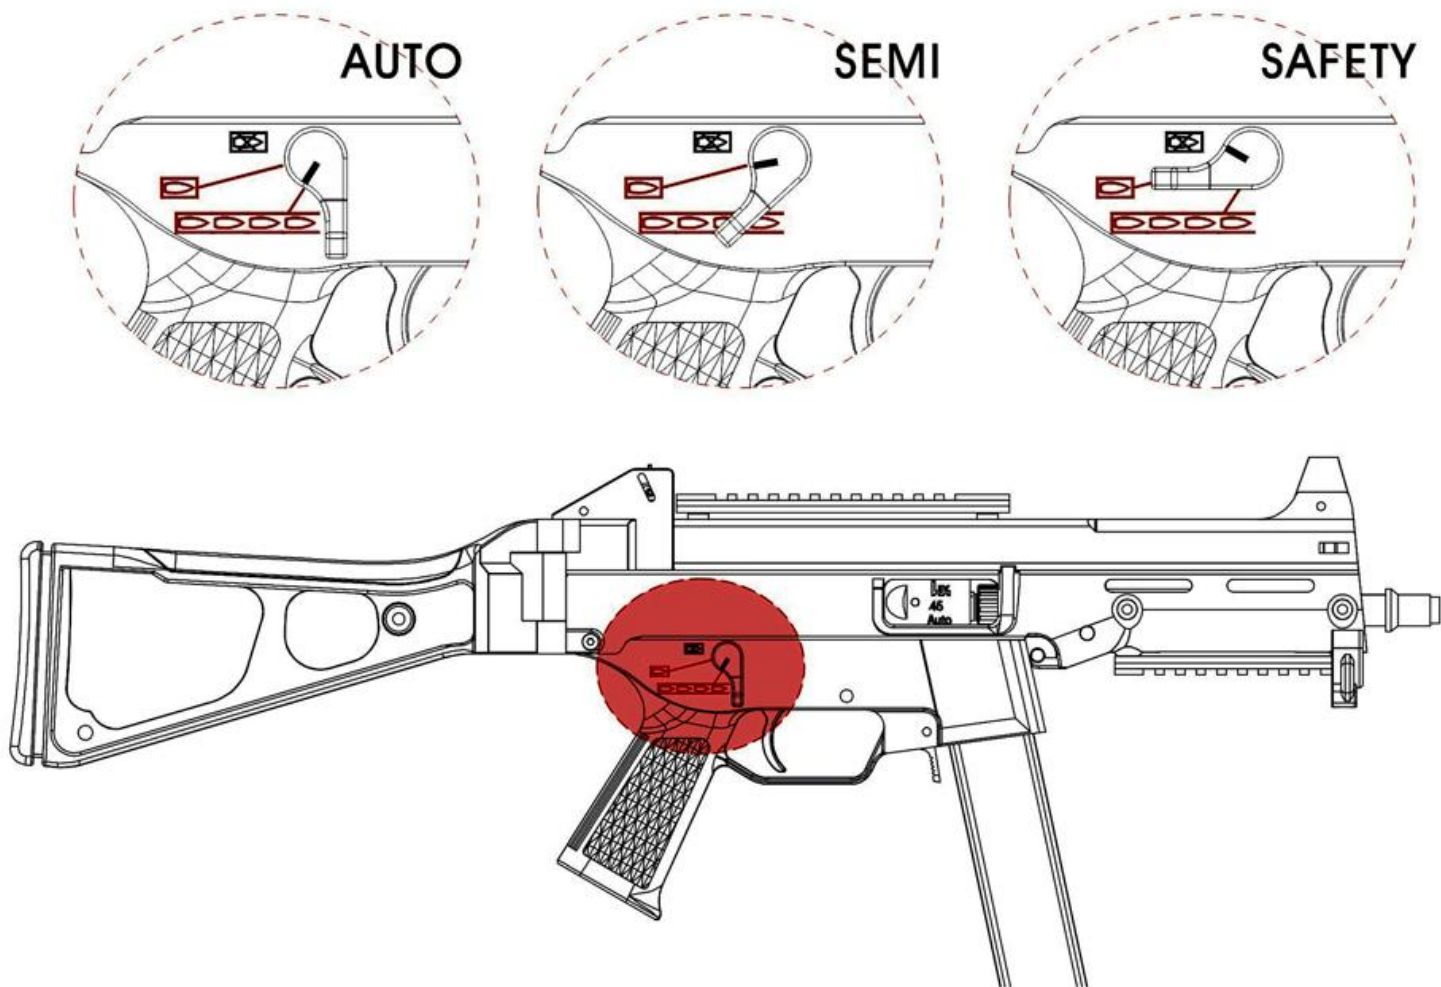

STAR MACHINENPISTOLE

Insert the battery

Use the specified battery for your gun.
8.4V 1700mAh

Setting the magazine

Firing mode

Hop-up adjustment

Folding Stock