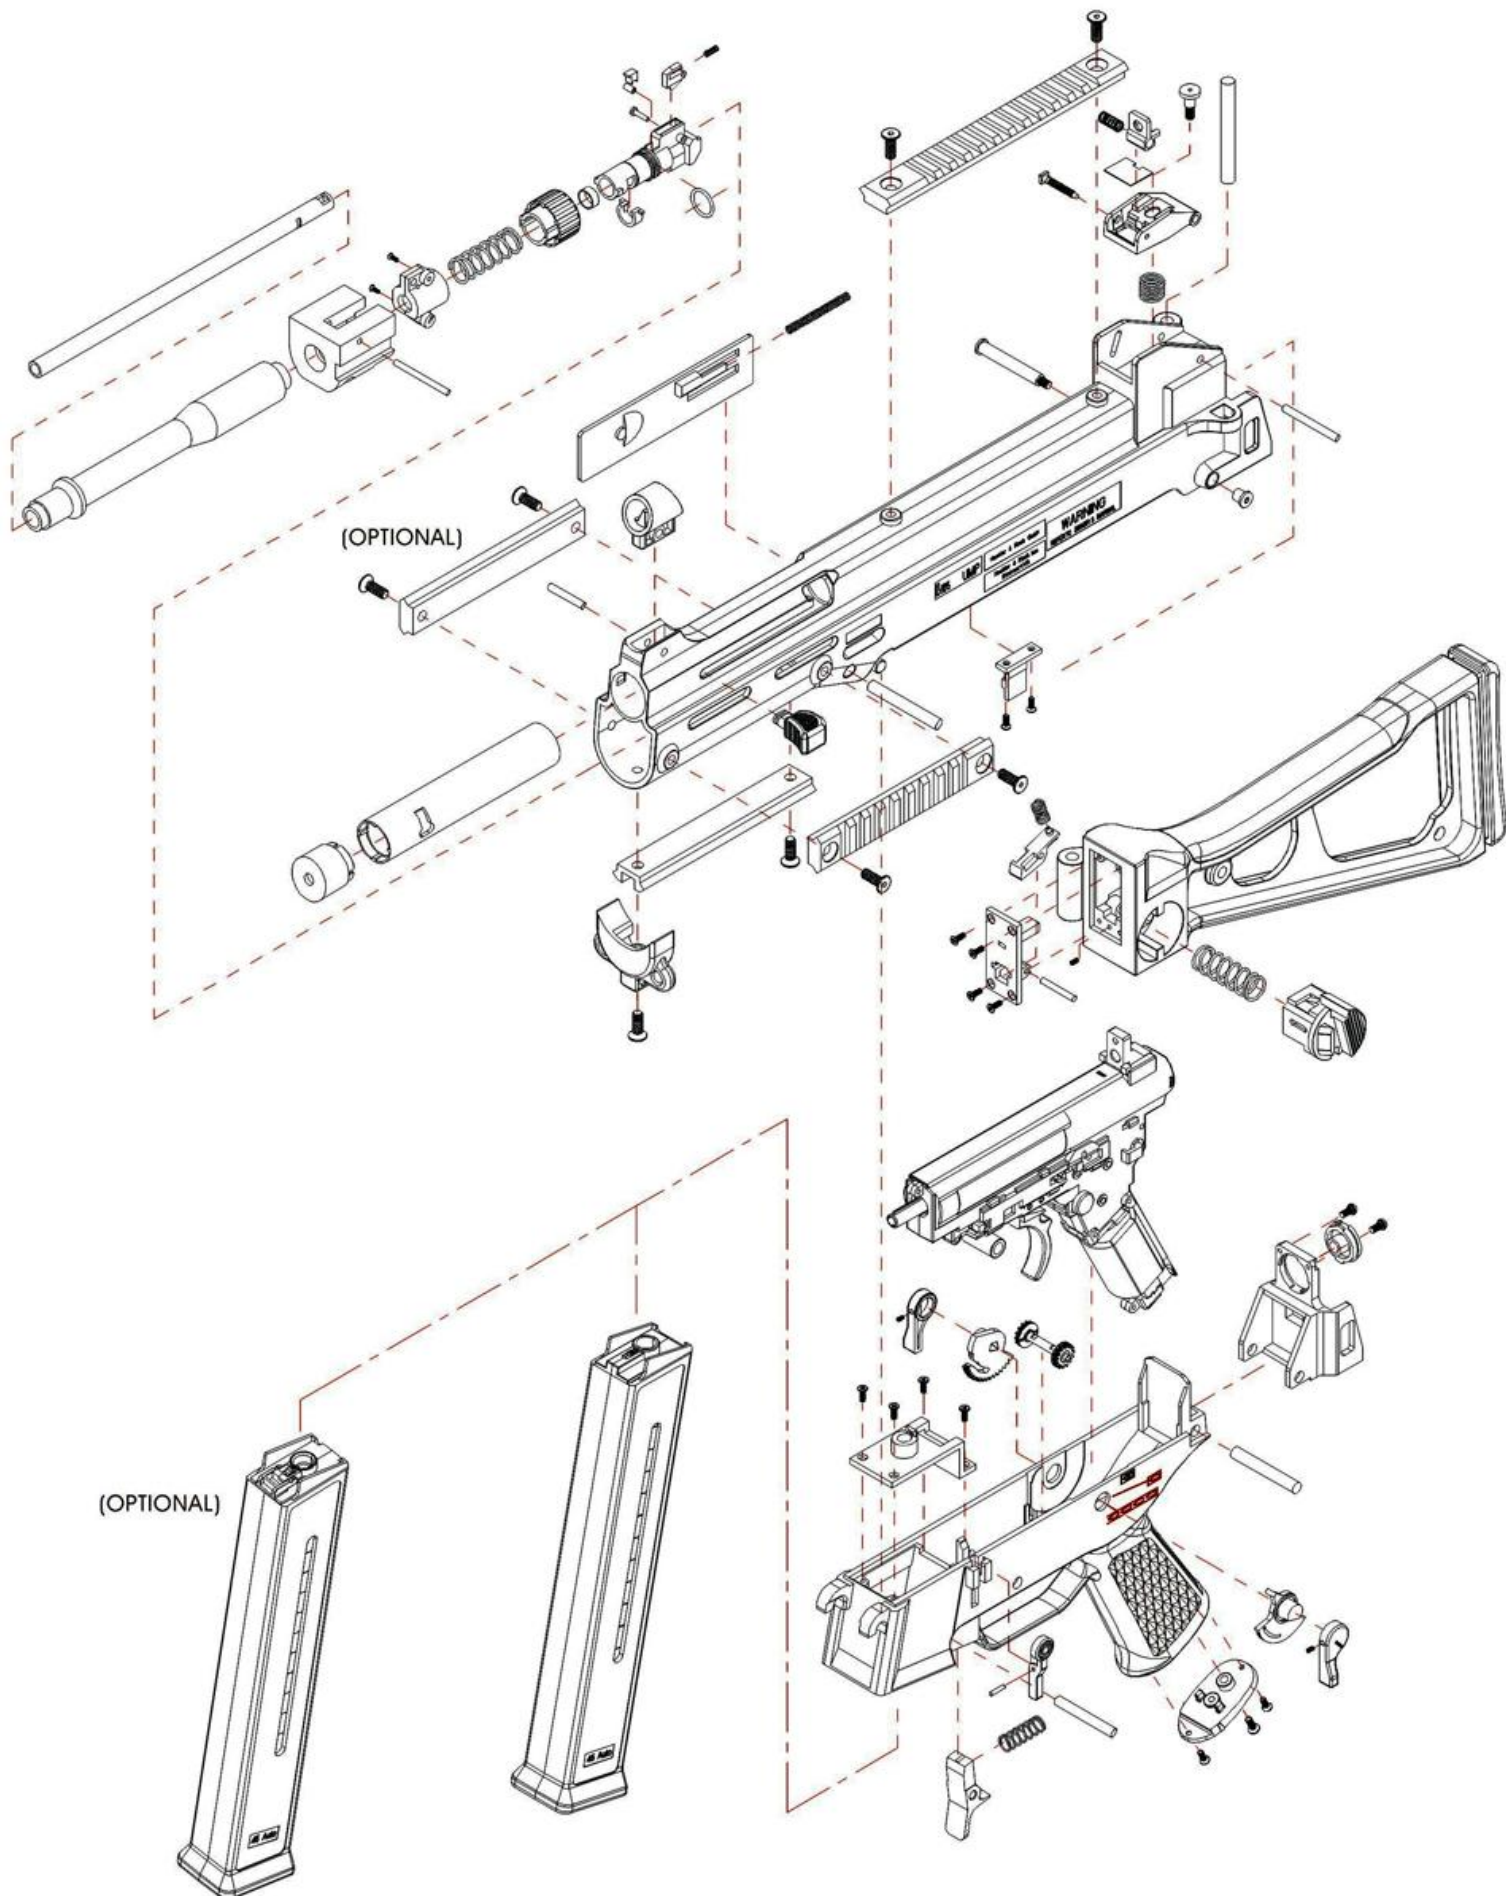

STAR MACHINENPISTOLE

Insert the battery

Use the specified battery for your gun.
8.4V 1700mAh

Setting the magazine

Firing mode

Hop-up adjustment

Folding Stock